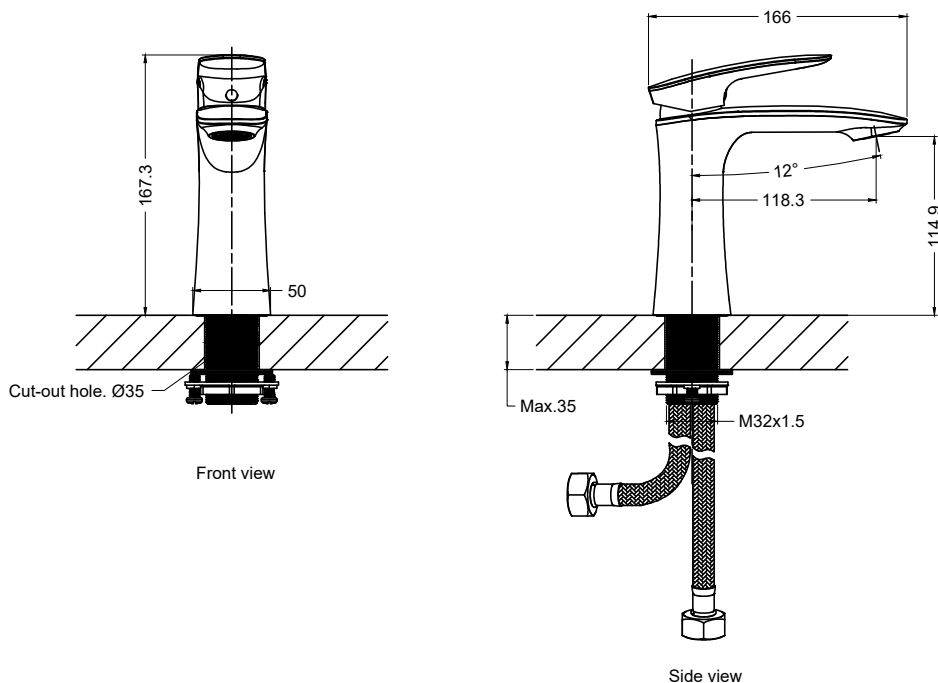

## Deck Mounted Basin Mixer

### PRODUCT SPECIFICATIONS

- Dimension : 166(L) x 50(W) x 167(H)mm
- Material : Brass
- Finishing : Chrome
- Water flow rate : Nominal 2.0 litres/ min
- Water stream : Aerated

### TECHNICAL DRAWING

All dimension are in mm.

**DISCLAIMER** : While every effort has been made to ensure factual accuracy, the information presented is subject to changes due to requirements in different sites, markets and / or countries. Rigel reserves the right to make the necessary amendments at any time without prior notice.